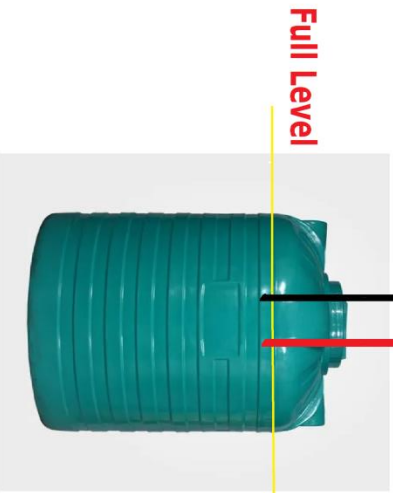

These wire must be below the full level

Full Level

Motor Switch

Mains

Mains (Ground)

Motor wire

ELINS TECHNOLOGIES PVT LTD
Smart City | Internet Of Things | R&D
IoT Cloud Services | Web Development | Automation

These wire must be below the full level

Motor wire

Mains

Mains (Ground)

Motor Switch

ELINS TECHNOLOGIES PVT LTD

—

**Fully automated AI IOT
based Water
Management System for
Smart Homes**