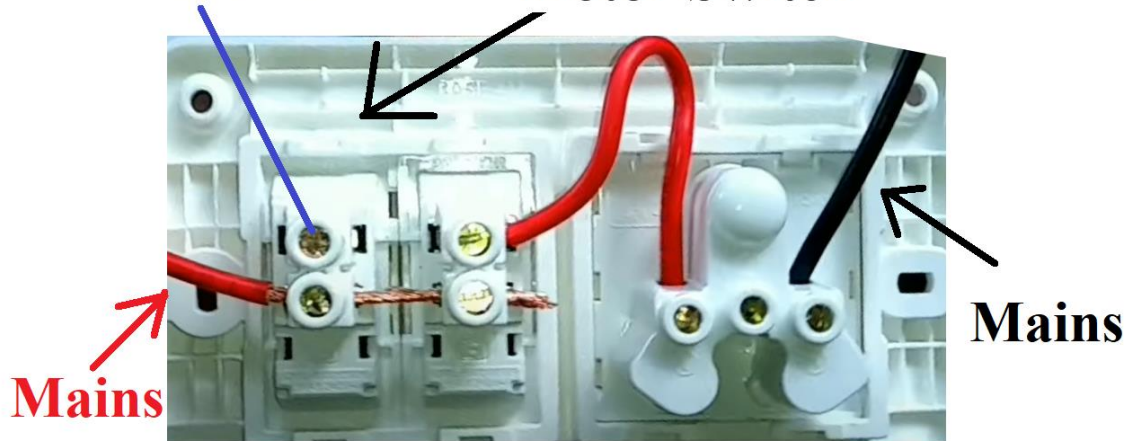

This Water Management
Device is Amazing

Motor Wire

Motor Switch

Mains

Mains

Normal Wirings at Switch Panel

ELINS TECHNOLOGIES PVT LTD
Smart City | Internet Of Things | R&D
IOT Cloud Services | Web Development | Automation