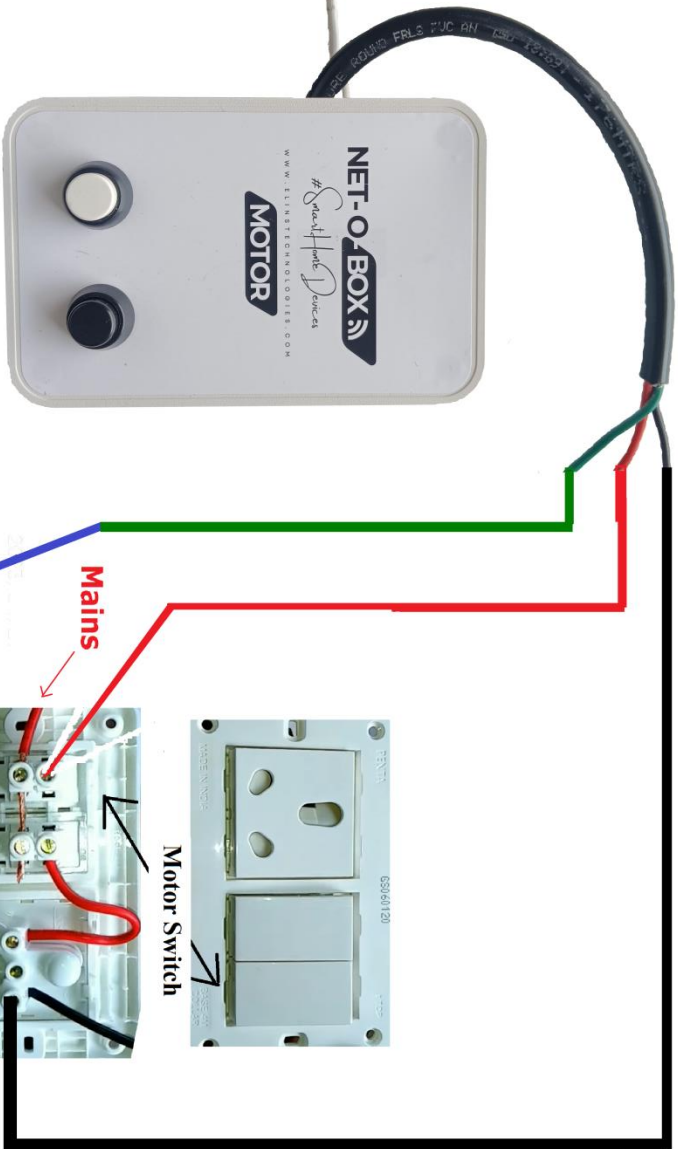

This Water Management
Device is Amazing

Motor Wire

Motor Switch

Mains

Mains

Normal Wirings at Switch Panel

ELINS TECHNOLOGIES PVT LTD
Smart City | Internet Of Things | R&D
IOT Cloud Services | Web Development | Automation

These wire must be below the full level

Full Level

Motor Switch

Mains

Mains (Ground)

Motor wire

ELINS TECHNOLOGIES PVT LTD
Smart City | Internet Of Things | R&D
IoT Cloud Services | Web Development | Automation

These wire must be below the full level

Motor wire

Mains

Mains (Ground)

Motor Switch

ELINS TECHNOLOGIES PVT LTD

—

**Fully automated AI IOT
based Water
Management System for
Smart Homes**