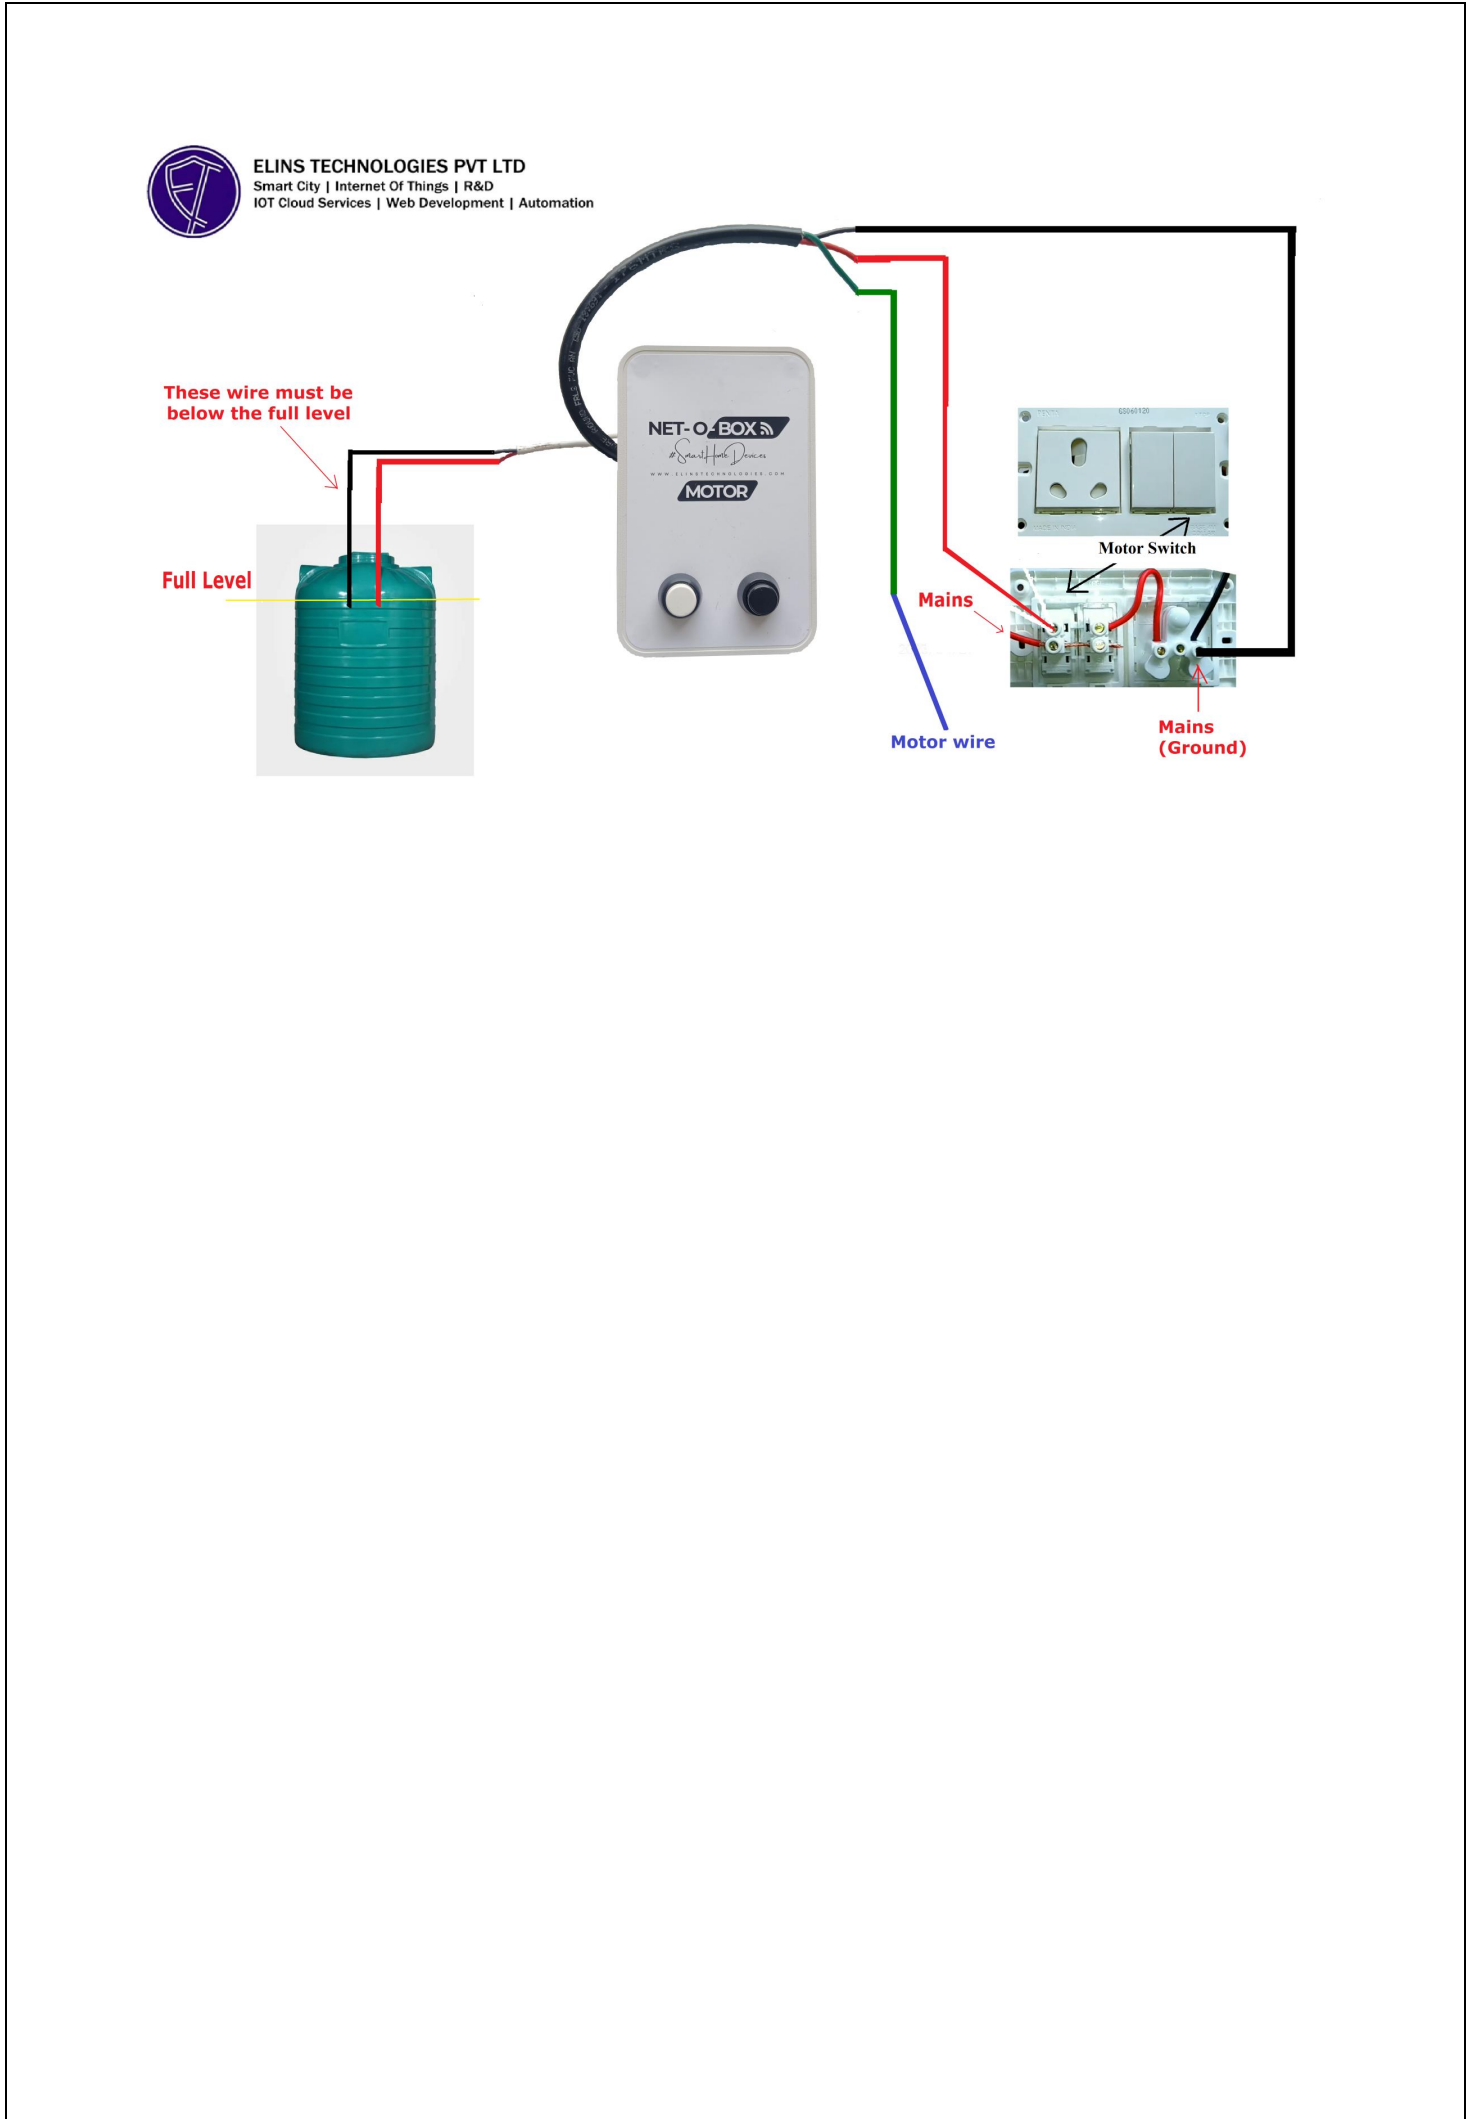

This Water Management
Device is Amazing

Motor Wire

Motor Switch

Mains

Mains

Normal Wirings at Switch Panel

ELINS TECHNOLOGIES PVT LTD
Smart City | Internet Of Things | R&D
IOT Cloud Services | Web Development | Automation

These wire must be below the full level

Full Level

Motor Switch

Mains

Mains (Ground)

Motor wire

ELINS TECHNOLOGIES PVT LTD
Smart City | Internet Of Things | R&D
IoT Cloud Services | Web Development | Automation

These wire must be below the full level

Motor wire

Mains

Mains (Ground)

Motor Switch

ELINS TECHNOLOGIES PVT LTD

—

**Fully automated AI IOT
based Water
Management System for
Smart Homes**